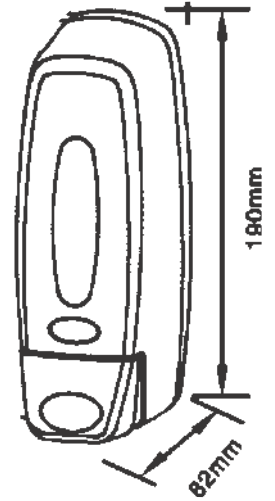

WALL MOUNTED SOAP DISPENSERS

MODEL: ASD-36W

**SOAP DISPENSER
ASD - 36W (White)**

SPECIFICATIONS

- ✓ Compact design with anti-theft lock
- ✓ Material : ABS
- ✓ Volume : 360 ml
- ✓ Body color : White
- ✓ Drop : 1~1.5 ml
- ✓ Dimensions : H 190 x W 80 x D 82 mm

MODEL: ASD-138W

**SOAP DISPENSER
ASD - 138W**

SPECIFICATIONS

- ✓ Durable ABS plastic in translucent blue & white colour
- ✓ Compact design with anti-theft lock
- ✓ Capacity : 380 ml
- ✓ Drop : 1~1.5 ml
- ✓ Dimensions :H 193 x W 80 x D 93 mm